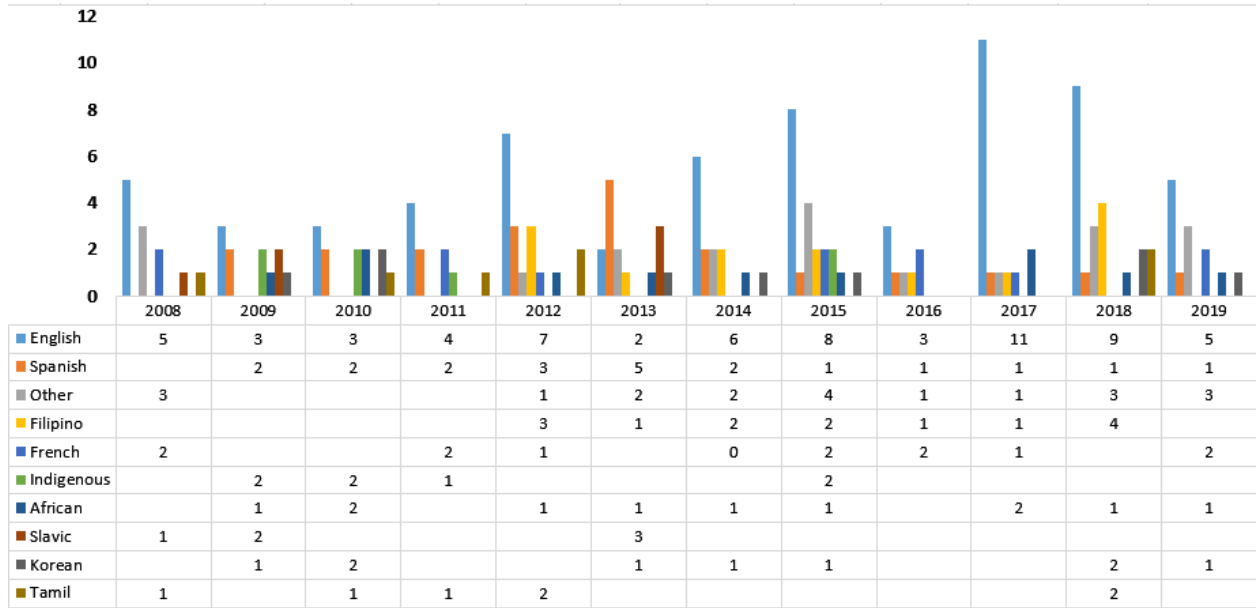

1187 DM Communities by Language at October 28, 2019

Missional Vitality

Based on 873 responses